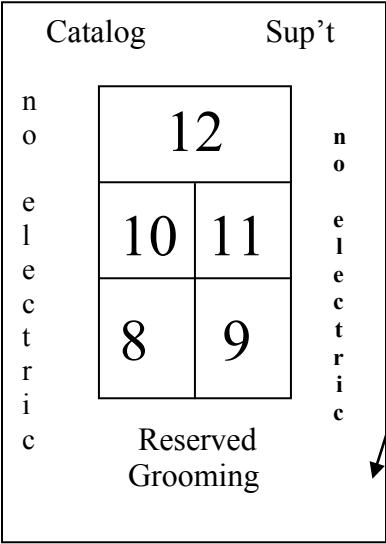

Total Dog Entries in Show: 1613

**DAY OF SHOW PARKING
AT SOLANA GATE**

Exhibit Hall

RV PARKING

AED

Dog Wash

Vendors /
Meet the Breeds

Bing Crosby Hall