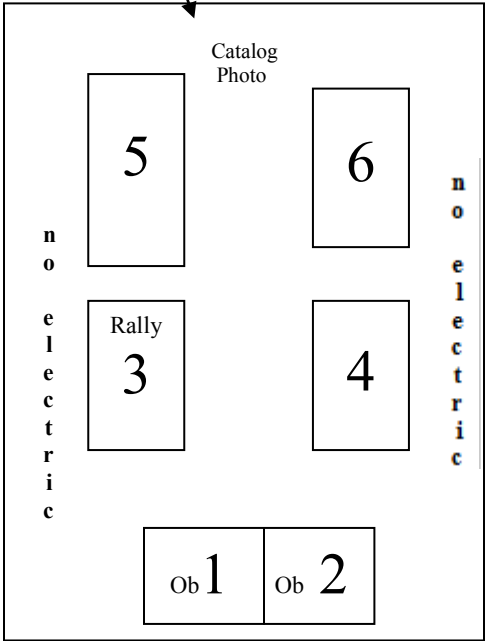

O'Brien Hall

Agility

ENTRY GATE

↓ DAY OF SHOW PARKING
off Jimmy Durante Blvd.