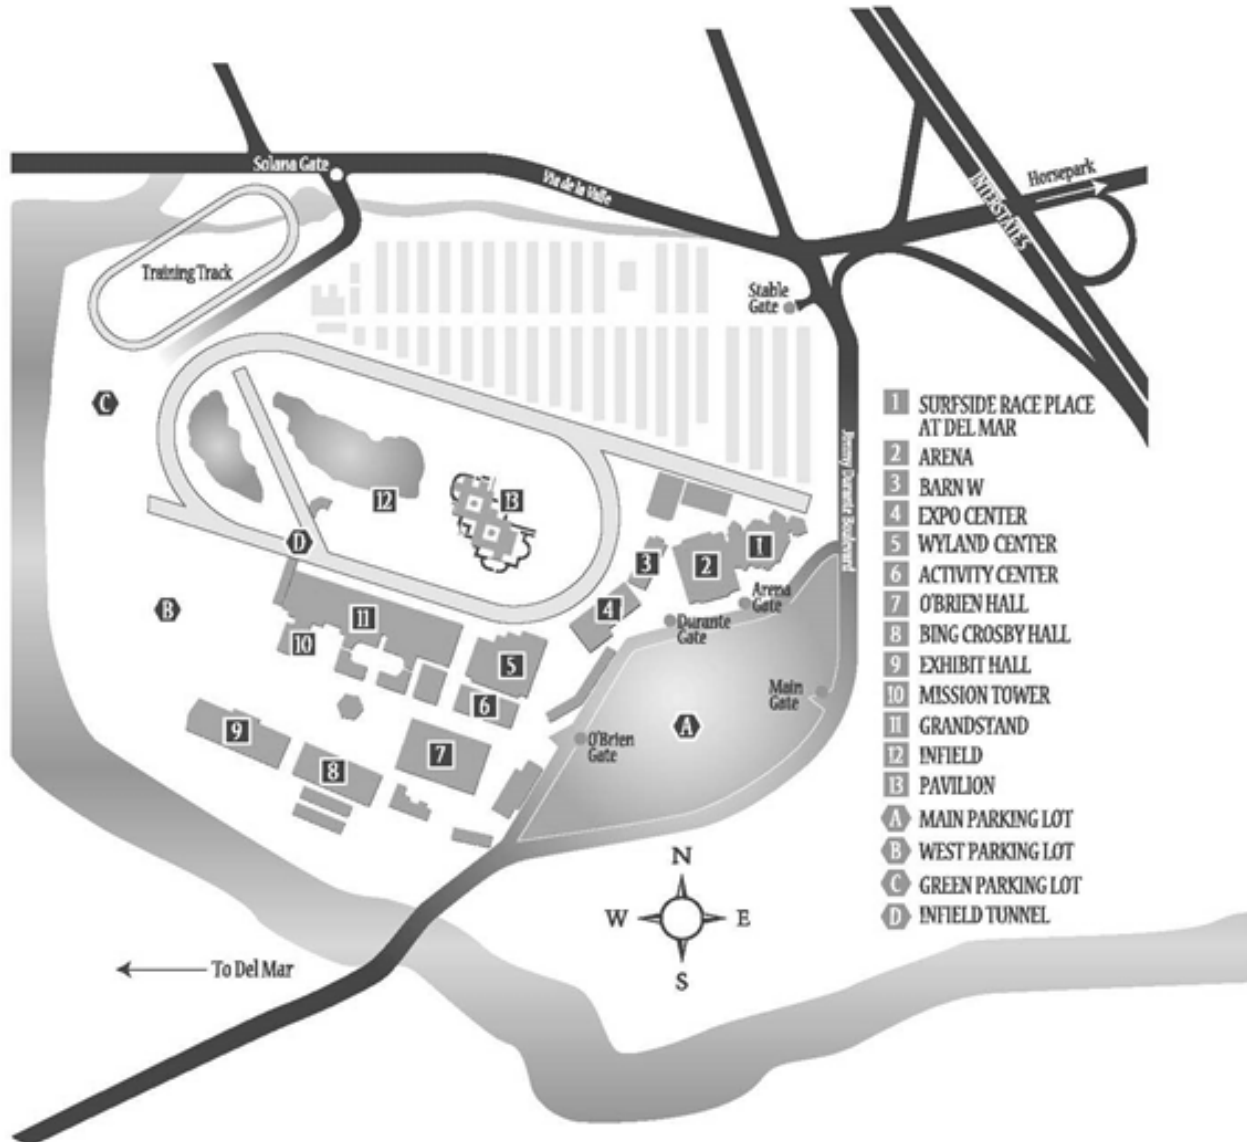

Del Mar Fairgrounds

- 1 SURFSIDE RACE PLACE AT DEL MAR
- 2 ARENA
- 3 BARN W
- 4 EXPO CENTER
- 5 WYLAND CENTER
- 6 ACTIVITY CENTER
- 7 O'BRIEN HALL
- 8 BING CROSBY HALL
- 9 EXHIBIT HALL
- 10 MISSION TOWER
- 11 GRANDSTAND
- 12 INFIELD
- 13 PAVILION
- A MAIN PARKING LOT
- B WEST PARKING LOT
- C GREEN PARKING LOT
- D INFIELD TUNNEL

SATURDAY JUDGING SCHEDULE

Please Note: This Schedule is for the convenience of exhibitors and spectators. If a discrepancy exists between these times and/or ring numbers, and those listed under the ring number in the body of the program, follow the latter.